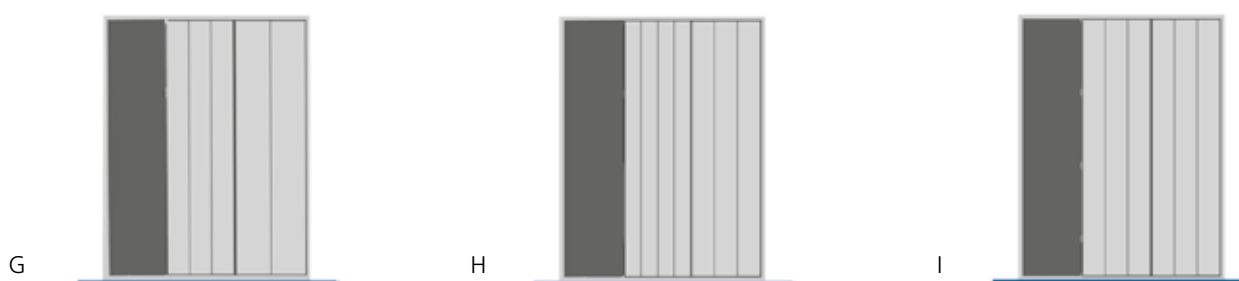

cubio | Dividers 525 Wide x 650 Deep Cabinet / Cupboard (400 x 525 internal)

525mm Wide x 650mm Deep Metal Dividers

Model	Total Compartments	Qty of Compartments			75mm Drawer		100 / 125mm Drawer		150mm+ Drawer	
		125	150	250	Order Ref.	Price £	Order Ref.	Price £	Order Ref.	Price £
A	6		3	3	43020628.51	23.55	43020630.51	24.13	43020632.51	27.32
B	8	5	3		43020629.51	27.75	43020631.51	31.62	43020633.51	34.32
C	10	7	3		43020714.51	31.94	43020715.51	34.92	43020716.51	39.48

525mm Wide x 650mm Deep Plastic Boxes

Model	Qty of Boxes	Quantity of Boxes								75mm Drawer		100mm+ Drawer	
		50 x 50	50 x 75	75 x 75	75 x 150	100 x 150	125 x 150	150 x 150	300 x 150	Order Ref.	Price £	Order Ref.	Price £
D	10		2		2	3			3	/	/	43020753	27.07
E	14		2	2	1	3		6		43020794	25.31	43020754	28.25
F	24		14	4				6		43020795	30.60	43020755	35.90

525mm Wide x 650mm Deep Plastic Troughs

Model	Total Compartments	Qty of Troughs			Trough Dividers			75mm+ Drawer	
		70	45	33	70	45	33	Order Ref.	Price £
G	20	2	3		6	9		43020019	34.90
H	28		3	4		9	12	43020020	41.50
I	24		6			18		43020021	35.74