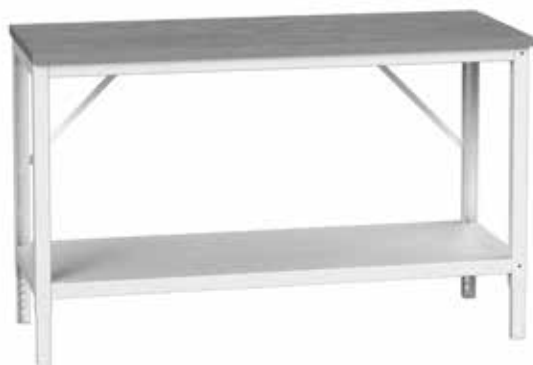

## Bench with Full Depth Shelf, 780 - 930mm Adjustable height

Half depth models are also available, please ask for details.

Length	Depth	Worktop	Order Ref.	Price £
1500	600	Mpx	16922002.16	324.73
2000	600	Mpx	16922006.16	404.57
1500	600	Lino	16922003.16	371.02
2000	600	Lino	16922007.16	502.40
1500	600	ESD	16922009.16	515.48
2000	600	ESD	16922011.16	654.62
1500	800	Mpx	16922022.16	385.96
2000	800	Mpx	16922026.16	473.60
1500	800	Lino	16922023.16	439.98
2000	800	Lino	16922027.16	562.66
1500	800	ESD	16922029.16	699.91
2000	800	ESD	16922031.16	838.87

## Mobile Bench, 930mm High

The base shelf may be used as a tray as shown or inverted to give a flat shelf.

Length	Depth	Worktop	Order Ref.	Price £
1000	600	Mpx	16922102.16	367.97
1500	600	Mpx	16922104.16	383.42
1000	600	Lino	16922103.16	412.77
1500	600	Lino	16922105.16	429.71
1000	800	Mpx	16922110.16	392.55
1500	800	Mpx	16922112.16	444.66
1000	800	Lino	16922111.16	449.44
1500	800	Lino	16922113.16	498.67

## Packing Bench

- Framebench with lower roll holder
- 20mm laminate worktop
- All models 1500mm wide
- 780-930mm adjustable height
- Optional bench top cutter unit
- Optional overhead kit includes frame, light, upper roll holder and full width shelf