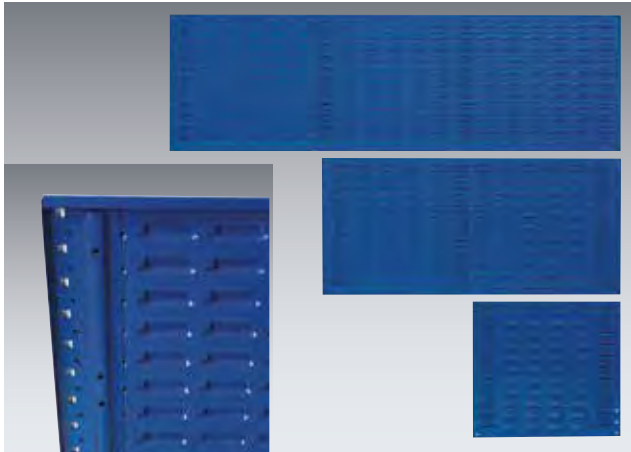

perfo | Louvre Panels

Horizontal Panels

- Fully flanged and reinforced to aid rigidity
- Reinforced mounting points
- Epoxy powder coated finish

| Width (mm) | Height (mm) | Order Ref. | Price £ |
|------------|-------------|-------------|---------|
| 495 | 457 | 14025137.11 | 20.53 |
| 525 | 457 | 14025397.11 | 24.75 |
| 650 | 457 | 14025398.11 | 26.41 |
| 750 | 457 | 14025399.11 | 27.76 |
| 800 | 457 | 14025400.11 | 27.79 |
| 990 | 457 | 14025139.11 | 29.73 |
| 1050 | 457 | 14025401.11 | 38.68 |
| 1300 | 457 | 14025402.11 | 43.33 |
| 1486 | 457 | 14025140.11 | 43.45 |

Vertical Panels

- A more economic option
- Flanged to aid rigidity
- Epoxy powder coated finish

| Width (mm) | Height (mm) | Order Ref. | Price £ |
|------------|-------------|-------------|---------|
| 457 | 495 | 14025147.11 | 15.93 |
| 457 | 990 | 14025148.11 | 23.38 |
| 457 | 1486 | 14025149.11 | 34.16 |

Perfo Adapters

Allows use of perfo accessories, see pages 144 - 149.
Louvre accessories are supplied in RAL7035 light grey only.

| W x D x H (mm) | Qty | Order Ref. | Price £ |
|----------------|-----|-------------|---------|
| 65 x 15 x 77 | 1 | 14005025.16 | 2.95 |