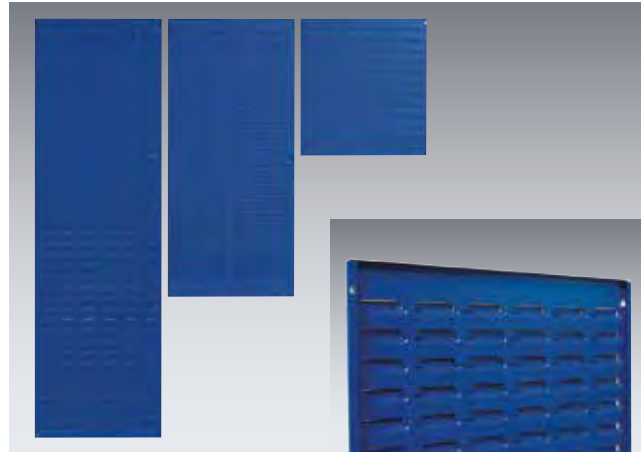

perfo | Louvre Panels

Horizontal Panels

- Fully flanged and reinforced to aid rigidity
- Reinforced mounting points
- Epoxy powder coated finish

| Width (mm) | Height (mm) | Order Ref. | Price £ |
|------------|-------------|-------------|---------|
| 495 | 457 | 14025137.11 | 20.53 |
| 525 | 457 | 14025397.11 | 24.75 |
| 650 | 457 | 14025398.11 | 26.41 |
| 750 | 457 | 14025399.11 | 27.76 |
| 800 | 457 | 14025400.11 | 27.79 |
| 990 | 457 | 14025139.11 | 29.73 |
| 1050 | 457 | 14025401.11 | 38.68 |
| 1300 | 457 | 14025402.11 | 43.33 |
| 1486 | 457 | 14025140.11 | 43.45 |

Vertical Panels

- A more economic option
- Flanged to aid rigidity
- Epoxy powder coated finish

| Width (mm) | Height (mm) | Order Ref. | Price £ |
|------------|-------------|-------------|---------|
| 457 | 495 | 14025147.11 | 15.93 |
| 457 | 990 | 14025148.11 | 23.38 |
| 457 | 1486 | 14025149.11 | 34.16 |

Perfo Adapters

Allows use of perfo accessories, see pages 144 - 149.
Louvre accessories are supplied in RAL7035 light grey only.

| W x D x H (mm) | Qty | Order Ref. | Price £ |
|----------------|-----|-------------|---------|
| 65 x 15 x 77 | 1 | 14005025.16 | 2.95 |