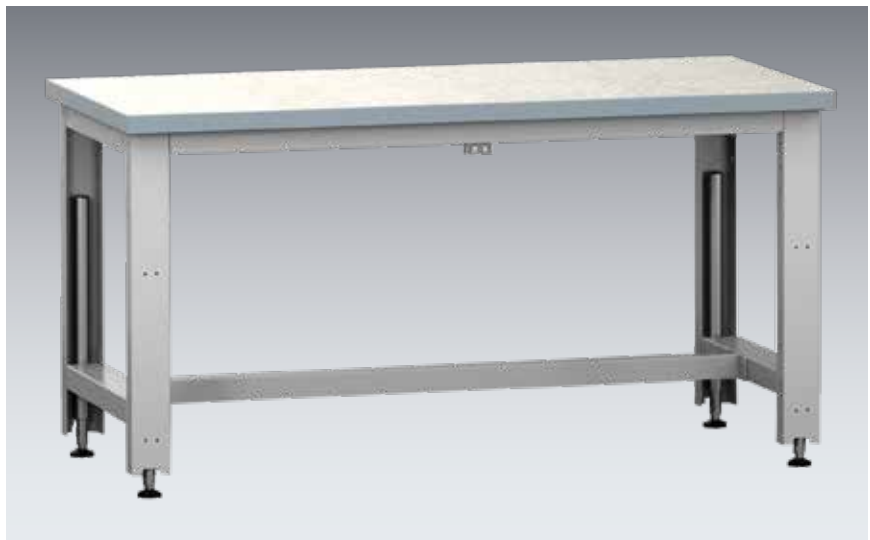

cubio | Benches Stepless Height Adjustable Benches

Stepless Height Adjustable benches

- Stepless height adjustment to rapidly achieve perfect working height
- Height range 840mm to 1140mm
- Hydraulic lift mechanism with manual hand crank or electronic activation
- Suitable for use with a 400mm or 250mm high cubio suspended cabinet
- 40mm Multiplex or lino worktop
- Maximum U.D.L capacity 200kg
- Supplied assembled

Type	Length (mm)	Depth (mm)	Worktop	Order Ref.	Price £
Manual	1500	750	Mpx	41003574.16	1311.80
Manual	1500	750	Lino	41003575.16	1342.76
Manual	2000	750	Mpx	41003572.16	1387.49
Manual	2000	750	Lino	41003573.16	1420.15
Electric	1500	750	Mpx	41003566.16	1688.50
Electric	1500	750	Lino	41003567.16	1722.15
Electric	2000	750	Mpx	41003564.16	1764.18
Electric	2000	750	Lino	41003565.16	1796.84