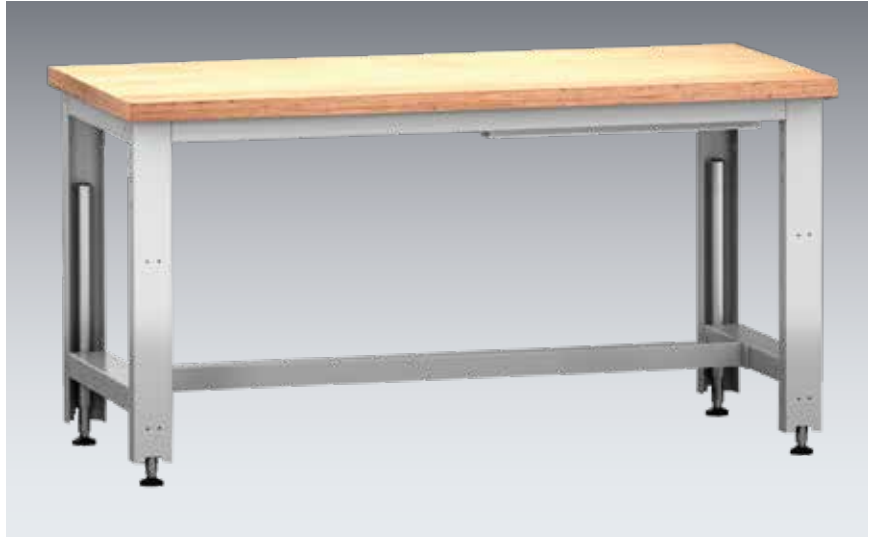

cubio | Benches Stepless Height Adjustable Benches

Stepless Height Adjustable benches

- Stepless height adjustment to rapidly achieve perfect working height
- Height range 840mm to 1140mm
- Hydraulic lift mechanism with manual hand crank or electronic activation
- Suitable for use with a 400mm or 250mm high cubio suspended cabinet
- 40mm Multiplex or lino worktop
- Maximum U.D.L capacity 200kg
- Supplied assembled

Type	Length (mm)	Depth (mm)	Worktop	Order Ref.	Price £
Manual	1500	750	Mpx	41003574.16	1311.80
Manual	1500	750	Lino	41003575.16	1342.76
Manual	2000	750	Mpx	41003572.16	1387.49
Manual	2000	750	Lino	41003573.16	1420.15
Electric	1500	750	Mpx	41003566.16	1688.50
Electric	1500	750	Lino	41003567.16	1722.15
Electric	2000	750	Mpx	41003564.16	1764.18
Electric	2000	750	Lino	41003565.16	1796.84