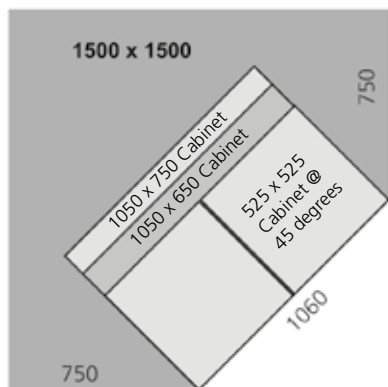

Custom Worktops

Corner and 'T' shape worktops for use in custom installations. The 750mm sections integrate with the standard worktops and the corner sections allow 1050mm wide or 525mm square cabinets to sit underneath. As well as cabinets, the worktops can be supported by the cubio endframes and support brackets.

Type	Overall Size (mm)	Mpx top		Lino top	
		Order Ref.	Price £	Order Ref.	Price £
Corner	1500 x 1500 x 40	41201067.08V	322.82	41201067.15V	469.66
'T'	1507 x 1129 x 40	41201068.08V	288.07	41201068.15V	362.78

Endframes, Cross Brace Stringer Sets & Base Shelves

Robust steel endframes in fixed or adjustable height versions.

Stringer sets are available for use with 1500 and 2000mm long tops and consist of two top cross members a single base cross member and two rear corner braces.

Base Shelves are used in conjunction with stringer sets

Item	Depth x Height (mm)	Order Ref.	Price £
Static Leg	650 x 800	41401001.16V	49.13
Static Leg	650 x 900	41401002.16V	50.39
Static Leg	800 x 800	41401017.16V	58.48
Adjustable Leg	650 x 700 - 1100	41401005.16V	67.82
Adjustable Leg	800 x 700 - 1100	41401006.16V	72.56
Stringer set	For all 1500mm long benches	41010020.16V	73.48
Stringer set	For all 2000mm long benches	41010022.16V	94.09
Full Depth Shelf	For 1500 x 750mm benches	41201049.16V	76.33
Full Depth Shelf	For 2000 x 750mm benches	41201055.16V	94.13
Half Depth Shelf	For 1500 x 750mm benches	41201050.16V	62.98
Half Depth Shelf	For 2000 x 750mm benches	41201056.16V	84.87