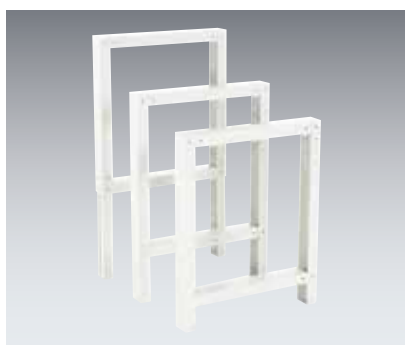

Custom Worktops

Corner and 'T' shape worktops for use in custom installations. The 750mm sections integrate with the standard worktops and the corner sections allow 1050mm wide or 525mm square cabinets to sit underneath. As well as cabinets, the worktops can be supported by the cubio endframes and support brackets.

Type	Overall Size (mm)	Mpx top		Lino top	
		Order Ref.	Price £	Order Ref.	Price £
Corner	1500 x 1500 x 40	41201067.08V	322.82	41201067.15V	469.66
'T'	1507 x 1129 x 40	41201068.08V	288.07	41201068.15V	362.78

Endframes, Cross Brace Stringer Sets & Base Shelves

Robust steel endframes in fixed or adjustable height versions.

Stringer sets are available for use with 1500 and 2000mm long tops and consist of two top cross members a single base cross member and two rear corner braces.

Base Shelves are used in conjunction with stringer sets

Item	Depth x Height (mm)	Order Ref.	Price £
Static Leg	650 x 800	41401001.16V	49.13
Static Leg	650 x 900	41401002.16V	50.39
Static Leg	800 x 800	41401017.16V	58.48
Adjustable Leg	650 x 700 - 1100	41401005.16V	67.82
Adjustable Leg	800 x 700 - 1100	41401006.16V	72.56
Stringer set	For all 1500mm long benches	41010020.16V	73.48
Stringer set	For all 2000mm long benches	41010022.16V	94.09
Full Depth Shelf	For 1500 x 750mm benches	41201049.16V	76.33
Full Depth Shelf	For 2000 x 750mm benches	41201055.16V	94.13
Half Depth Shelf	For 1500 x 750mm benches	41201050.16V	62.98
Half Depth Shelf	For 2000 x 750mm benches	41201056.16V	84.87