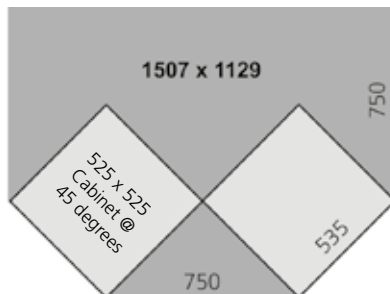

Custom Worktops

Corner and 'T' shape worktops for use in custom installations. The 750mm sections integrate with the standard worktops and the corner sections allow 1050mm wide or 525mm square cabinets to sit underneath. As well as cabinets, the worktops can be supported by the cubio endframes and support brackets.

Type	Overall Size (mm)	Mpx top		Lino top	
		Order Ref.	Price £	Order Ref.	Price £
Corner	1500 x 1500 x 40	41201067.08V	322.82	41201067.15V	469.66
'T'	1507 x 1129 x 40	41201068.08V	288.07	41201068.15V	362.78

Endframes, Cross Brace Stringer Sets & Base Shelves

Robust steel endframes in fixed or adjustable height versions.

Stringer sets are available for use with 1500 and 2000mm long tops and consist of two top cross members a single base cross member and two rear corner braces.