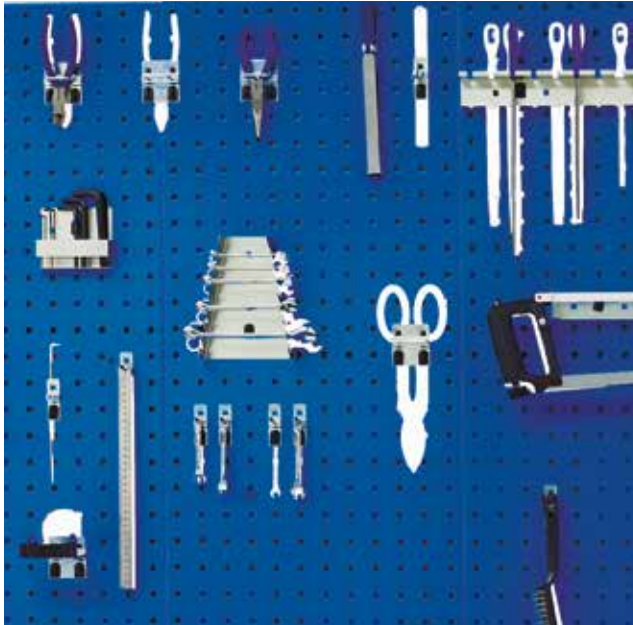

Overlays

- Self adhesive tool shapes
- Quick & easy identification of storage position or missing tools
- Most common hand tools covered, use plain sheet for custom shapes
- Cut out and apply to panel as required
- Suitable for use on all perfo range items

maintenance tools (panel 1)

maintenance tools (panel 2)

electricians tools

woodworking tools

engineers tools

Description	Order Ref.	Price £
Maintenance tools (panel 1)	14030076	23.55
Maintenance tools (panel 2)	14030077	23.55
Electricians tools	14030080	26.16

Description	Order Ref.	Price £
Woodworking tools	14030078	23.55
Engineers tools	14030079	23.55
Plain vinyl	14030049	23.55

Housing:

Top, bottom and fronts:

RAL 7035 – light grey	RAL 5010 – gentian blue	RAL 7035 – light grey	RAL 3004 – crimson red	RAL 7016 – anthracite grey
-----------------------	-------------------------	-----------------------	------------------------	----------------------------

- perfo
- cases & seating
- facilities
- verso benches
- verso cupboards
- verso mobile
- verso cabinets
- cnc
- perfo
- verso benches
- verso cupboards
- verso dividers
- verso mobile
- verso cabinets