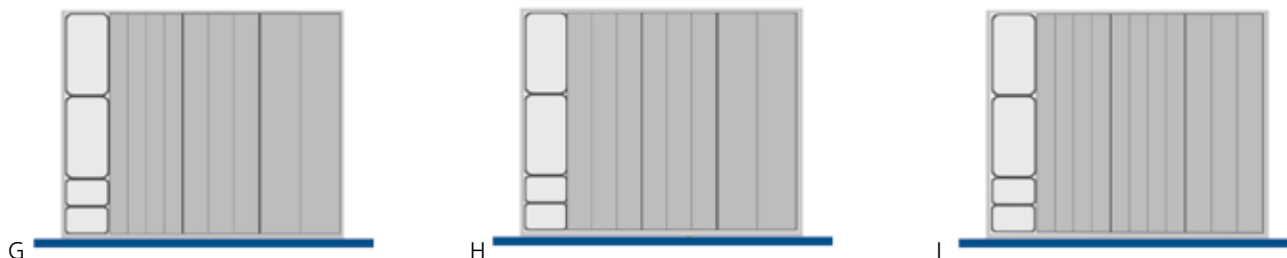

bott cubio
dividers

650 Wide x 525 Deep Cabinet Dividers
(525 x 400 internal)

650mm Wide x 525mm Deep Metal Dividers

Model	Total Compartments	Qty of Compartments			75mm Drawer		100 / 125mm Drawer		150mm+ Drawer	
		125	150	250	Order Ref.	Price £	Order Ref.	Price £	Order Ref.	Price £
A	7	3	2	2	43020717.51	26.38	43020718.51	27.28	43020719.51	30.04
B	8	2	3	3	43020634.51	28.55	43020636.51	30.26	43020638.51	32.74
C	9	6	3		43020635.51	31.99	43020637.51	33.10	43020639.51	37.47

650mm Wide x 525mm Deep Plastic Boxes

Model	Qty of Boxes	Quantity of Boxes								75mm Drawer		100mm+ Drawer	
		50 x 50	50 x 75	75 x 75	75 x 150	100 x 150	125 x 150	150 x 150	275 x 150	Order Ref.	Price £	Order Ref.	Price £
D	10		2		2		3		3	43020462	24.52	43020490	27.71
E	13		2	2	1		5	2	1	43020463	25.58	43020491	28.78
F	24		14	4				6		43020115	35.18	43020166	38.37

650mm Wide x 525mm Deep Plastic Troughs

Model	Total Compartments	Quantity of Boxes			Qty of Troughs			Trough Dividers			75mm+ Drawer	
		50 x 75	75 x 75	75 x 150	70	45	33	70	45	33	Order Ref.	Price £
G	31	2		2	2	3	4	4	6	8	43020007	32.63
H	28	2		2	2	6		4	12		43020008	28.57
I	37	2		2		3	8		6	16	43020009	33.16